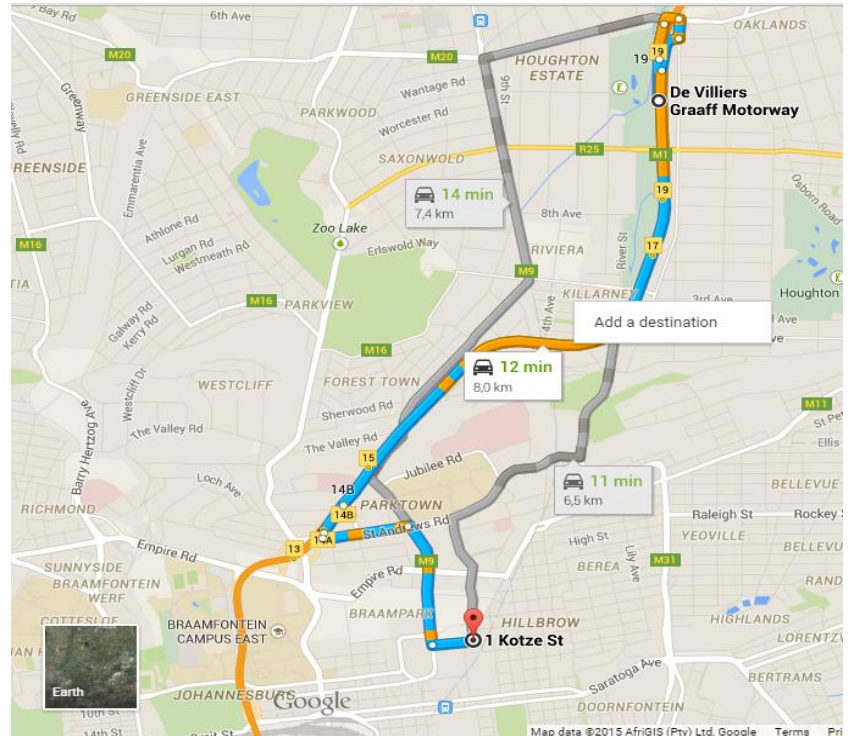

1. From the highway, take the **14B Exit** (St Andrews Road toward Parktown/Johannesburg)
2. Keep **left** towards **St Andrews Rd**
3. Turn **right** into Victoria Ave/M9/Joubert Street
4. Turn left into Kotze Str - **YOU HAVE ARRIVED**  
We are on your left.

Google Maps link: <http://bit.ly/1HZ2JiO>

### Directions to basement parking

1. From Victoria Ave/M9/Joubert Street, keep left
2. Skip Sam Hancock Street
3. Take the next street on your left - **Precinct Road C** (the small street after Sam Hancock Street)

Parking is on your left – security will advise you accordingly

Google maps link: <http://bit.ly/1yWj2fw>